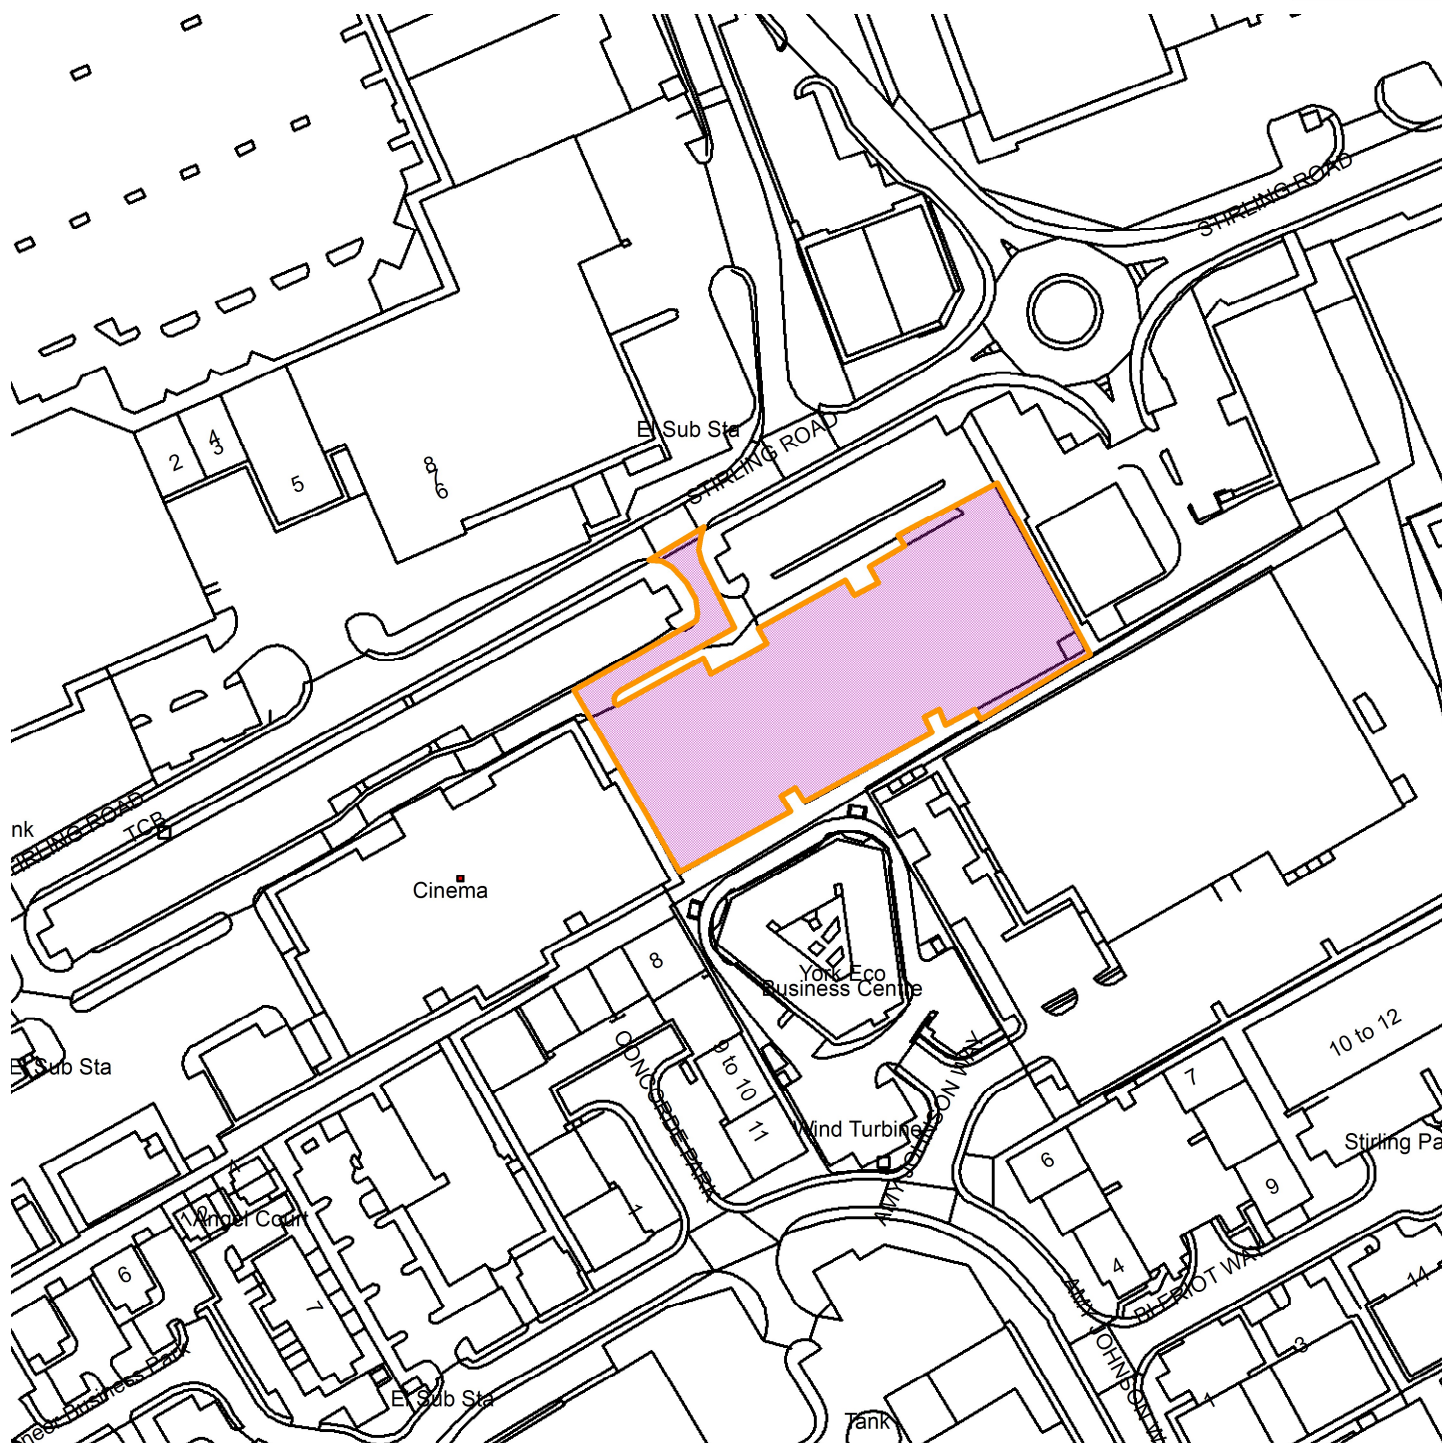

23/01765/FULM

Vue Cinema Stirling Road YO30 4XY

GIS by ESRI (UK)

Scale : 1:2011

Reproduced from the Ordnance Survey map with the permission of the Controller of Her Majesty's Stationery Office © Crown Copyright 2000.

Unauthorised reproduction infringes Crown Copyright and may lead to prosecution or civil proceedings.

Produced using ESRI (UK)'s MapExplorer 2.0 - <http://www.esriuk.com>

Organisation	City of York Council
Department	Directorate of Place
Comments	Site Location Plan
Date	09 May 2024
SLA Number	Not Set